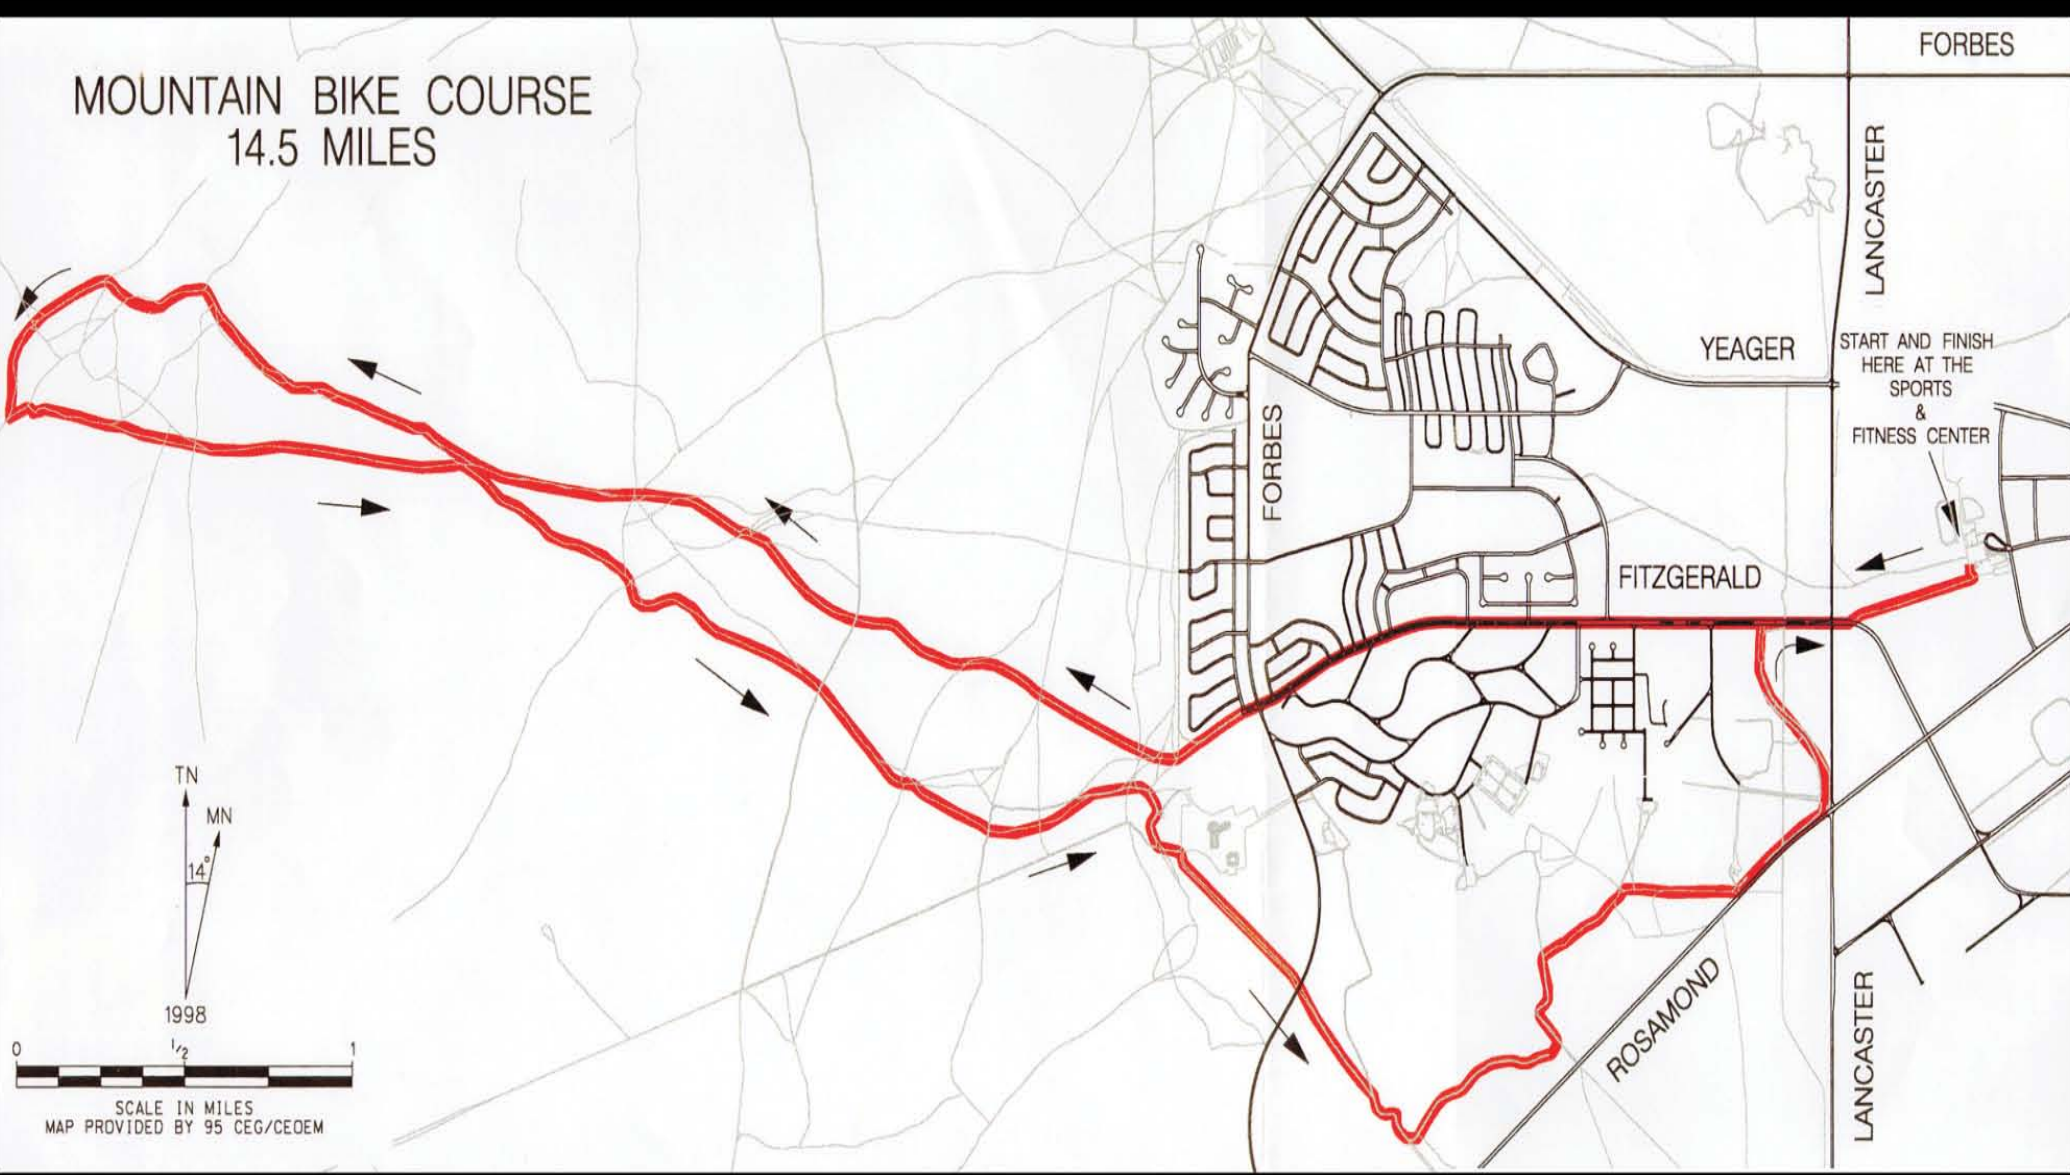

# MOUNTAIN BIKE COURSE 9.5 MILES

SPORTS & FITNESS  
CENTER

YEAGER

FITZGERALD

OP

ROSAMOND BLVD

LANCASTER BLVD

- PAVED ROADS
- GRAVEL ROADS
- DIRT TRAILS

SCALE IN MILES  
MAP PROVIDED BY 95 CEG/CEDEM

# MOUNTAIN BIKE COURSE 14.5 MILES

SCALE IN MILES  
MAP PROVIDED BY 95 CEG/CEDEM

Turn around at  
North Gate guard shack

# BIKE INTERNATIONAL ROAD COURSE 22.5 MILES