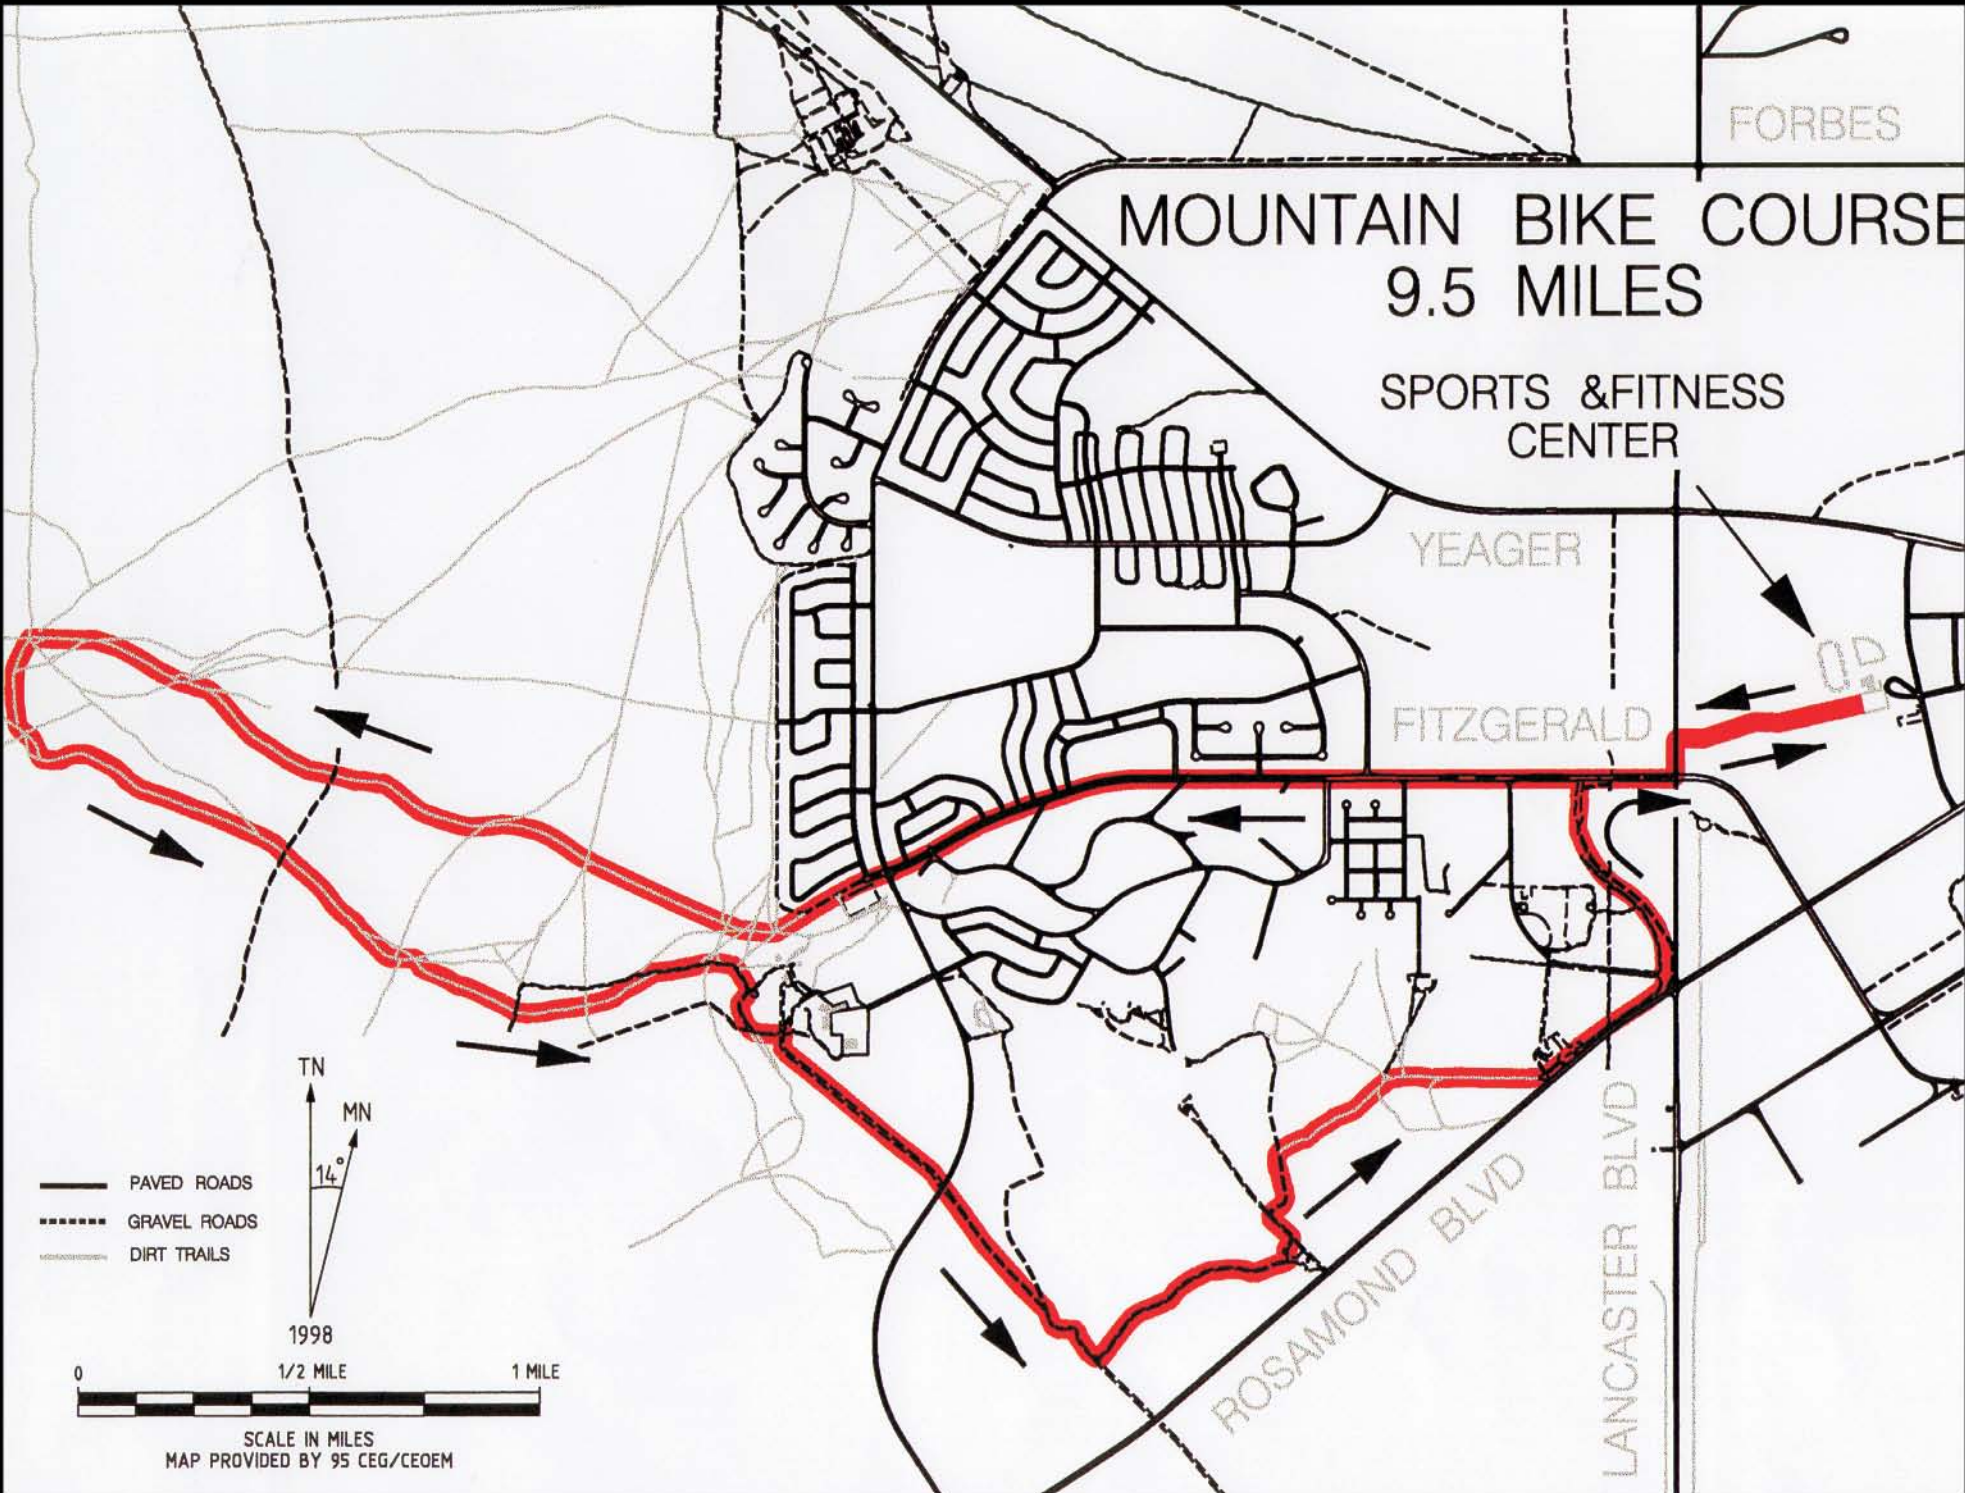

# MOUNTAIN BIKE COURSE 9.5 MILES

SPORTS & FITNESS  
CENTER

YEAGER

FITZGERALD

OP

ROSAMOND BLVD

LANCASTER BLVD

- PAVED ROADS
- GRAVEL ROADS
- DIRT TRAILS

SCALE IN MILES  
MAP PROVIDED BY 95 CEG/CEDEM

# MOUNTAIN BIKE COURSE 14.5 MILES

SCALE IN MILES  
MAP PROVIDED BY 95 CEG/CEDEM

Turn around at  
North Gate guard shack

# BIKE INTERNATIONAL ROAD COURSE 22.5 MILES